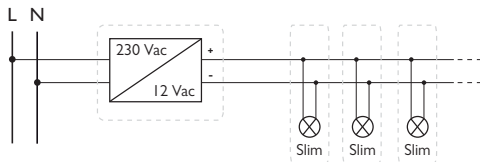

decorative

outdoor

SLIM I

4 LED - 1 side
LED power: **0,4W**
Output Lumens: **10 lm**

SLIM II

8 LED - 2 sides
LED power: **0,8W**
Output Lumens: **21 lm**

ELECTRICAL FEATURES

Remote 230Vac Power supply, not provided
Cable provided: 1 m (Slim I & II), 40 cm (Slim IV)

ENVIRONMENT

Operating temperature: **-20°C to +50°C**
IP: **68**

3 years warranty

SLIM I / II / IV - IP68

Marking

MATERIALS

Slim I

Slim II