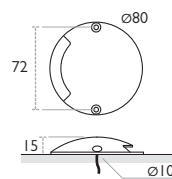

Slim I

Slim II

CODE	DESIGNATION	COLOR TEMP.
EXT02073	Slim I	○ C.W.
EXT02072	Slim I	●
EXT02074	Slim II	○ C.W.
EXT02075	Slim II	●