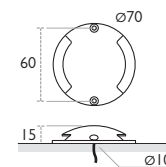

Slim I

Slim II

CODE	DESIGNATION	COLOR TEMP.
EXT02073	Slim I	○ C.W.
EXT02072	Slim I	●
EXT02074	Slim II	○ C.W.
EXT02075	Slim II	●