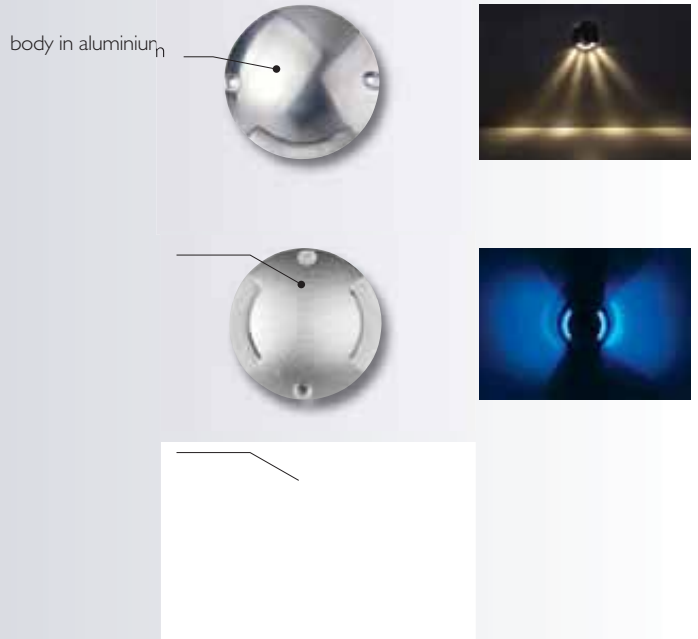

decorative

outdoor

SLIM I

4 LED - 1 side
LED power: **0,4W**
Output Lumens: **10 lm**

SLIM II

8 LED - 2 sides
LED power: **0,8W**
Output Lumens: **21 lm**

ELECTRICAL FEATURES

Remote 230Vac Power supply, not provided
Cable provided: 1 m (Slim I & II), 40 cm (Slim IV)

ENVIRONMENT

Operating temperature: **-20°C to +50°C**
IP: **68**

3 years warranty

SLIM I / II / IV - IP68

Marking

MATERIALS

Slim I

Slim II

CODE	DESIGNATION	COLOR TEMP.
EXT02073	Slim I	○ C.W.
EXT02072	Slim I	●
EXT02074	Slim II	○ C.W.
EXT02075	Slim II	●